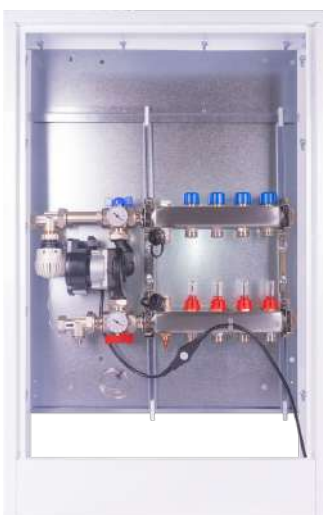

SURFACE-MOUNTED CABINET

CIRCUITS	TT-VS-A	WIDTH	ORDER NO. with VA-FBif	ORDER NO. with DYNA-if
2	A-500	552 mm	3702702	3802705
3	A-600	652 mm	3703702	3803705
4	A-600	652 mm	3704702	3804705
5	A-750	802 mm	3705702	3805705
6	A-750	802 mm	3706702	3806705
7	A-750	802 mm	3707702	3807705
8	A-900	952 mm	3708702	3808705
9	A-900	952 mm	3709702	3809705
10	A-900	952 mm	3710702	3810705
11	A-1050	1102 mm	3711702	3811705
12	A-1050	1102 mm	3712702	3812705
13	A-1050	1102 mm	3713702	3813705
14	A-1200	1252 mm	3714702	3814705
15	A-1200	1252 mm	3715702	3815705

* Plastic fitting pieces for meters are not suitable for permanent usage.